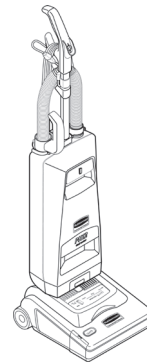

1889863

Executive 8-Bushel Collapsible Multistream X-Cart;  
Chariot Repliable X-Cart Executive à Compartiments  
Multiples - 8 Boisseaux;  
X-Cart Plegable de Alta Capacidad de 2 x 150L con división  
de Executive Series;  
Carro Dobrável X-Cart Executivo de 2 x 150L com Divisórias

1881781

Cart, Chariot, Carro, Carrinho  
Lid, Couverture, Tapa, Tampa

1889864

Executive 12" Manual-Height Upright Vacuum Cleaner;  
Aspirateur Vertical Executive (30.5cm) à Hauteur Réglable  
Manuellement;  
Aspiradora Manual de Altura Regulable Ejecutivo 30.5cm;  
Aspirador de Pó Vertical Executivo de 30.48cm. Controle  
Manual de Altura