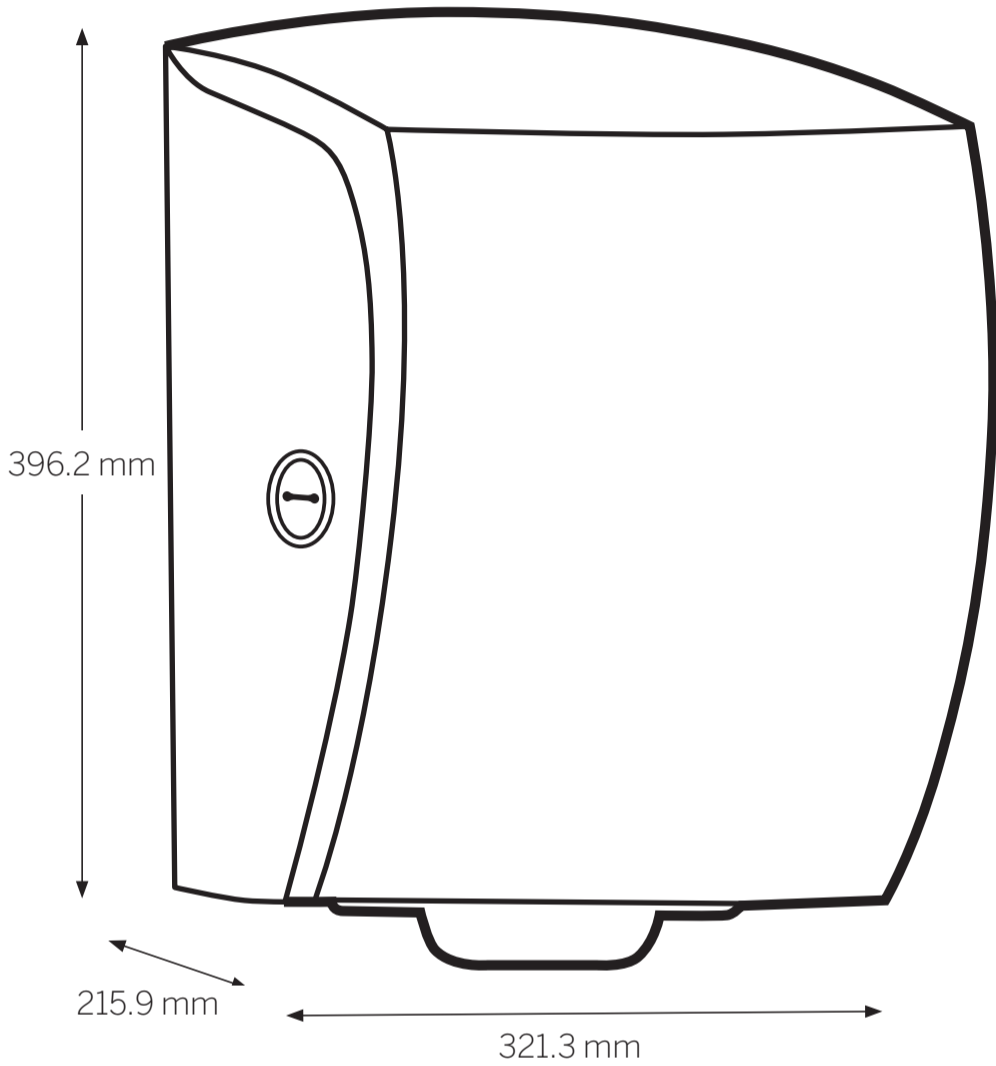

# 82094, 82070

KATRIN Hand Towel Roll Dispenser

Open with key  
(Position – key needed and turn right)

Easy opening  
(Position – turn left with key once, then no key needed to open dispenser)

# Scale 1:1