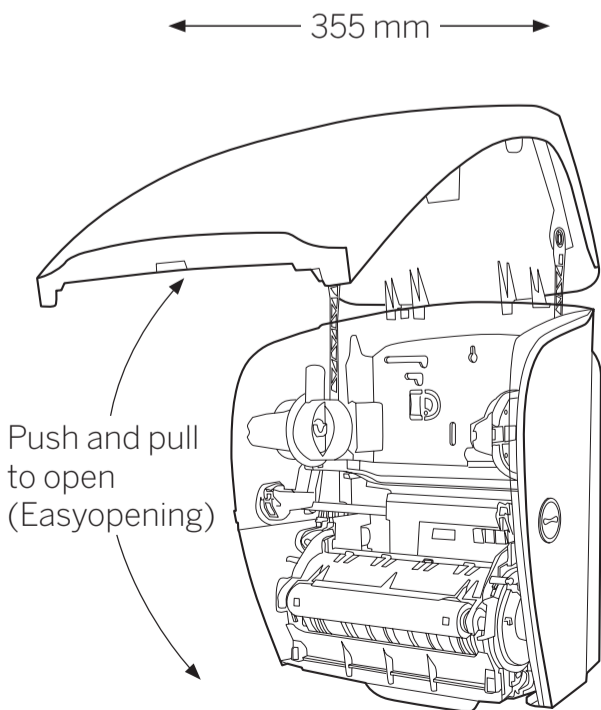

# 82094, 82070

KATRIN Hand Towel Roll Dispenser

Open with key  
(Position – key needed and turn right)

Easy opening  
(Position – turn left with key once, then no key needed to open dispenser)

# Scale 1:1