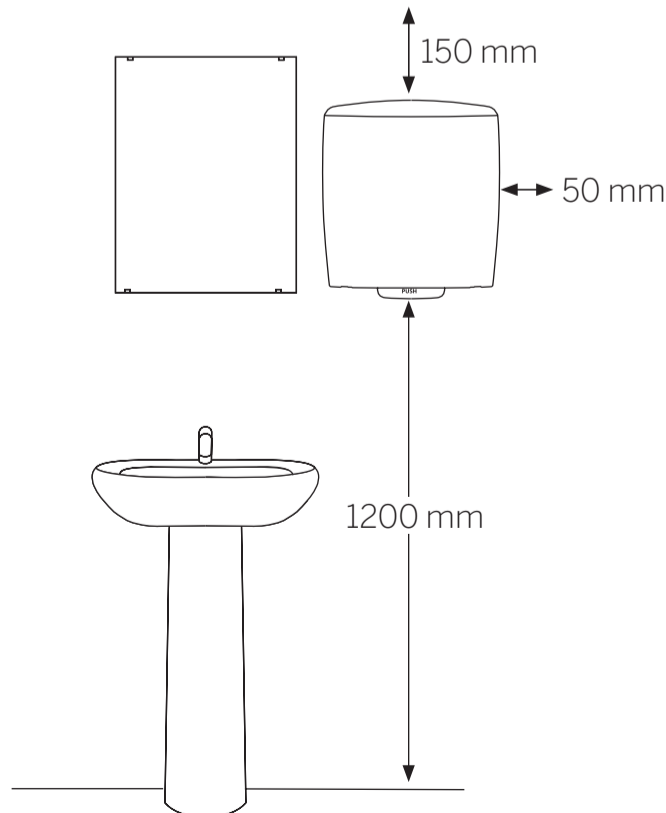

# 82094, 82070

KATRIN Hand Towel Roll Dispenser

Open with key  
(Position – key needed and turn right)

Easy opening  
(Position – turn left with key once, then no key needed to open dispenser)

# Scale 1:1