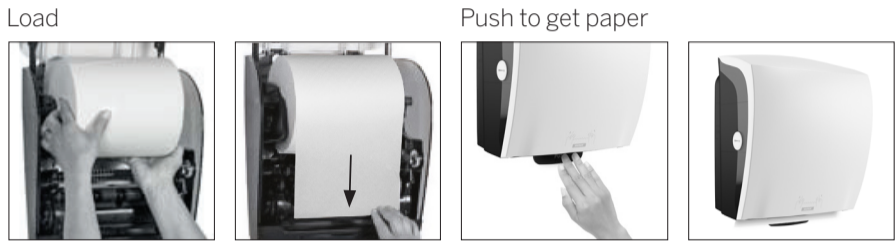

# 82094, 82070

KATRIN Hand Towel Roll Dispenser

Open with key  
(Position – key needed and turn right)

Easy opening  
(Position – turn left with key once, then no key needed to open dispenser)