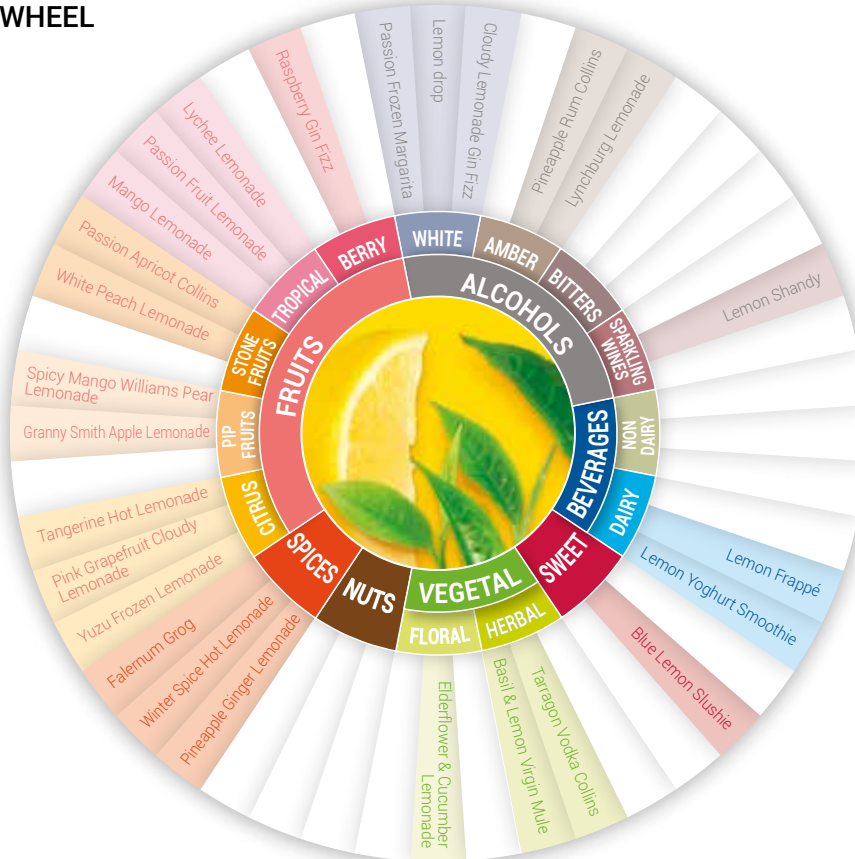

RAPHAËL DURON

MONIN Beverage Innovation Director

"If life gives you lemons, make lemonade!" It's so true! MONIN Cloudy Lemonade Base syrup will help you create wonderfully tangy and refreshing lemonade in an instant, using still or sparkling water. With Le Sirop de MONIN and Le Fruit de MONIN ranges, the flavour combinations are endless. And when the sun sets and your lemonade needs a boost, you can easily twist it into a Collins or why not try a Frozen Cloudy Lemonade? Whatever you choose, you'll love it!"

CLOUDY LEMONADE

- 30 ml MONIN Cloudy Lemonade Base syrup
- 240 ml still water

In a glass filled with ice cubes pour MONIN Cloudy Lemonade Base syrup and top with still water. Stir well. Garnish with 2 lemon slices. Serve.

ASSOCIATIONS WHEEL

APPLICATIONS

Pink Grapefruit Collins

- 20 ml MONIN Cloudy Lemonade Base syrup
- 10 ml MONIN Pink Grapefruit syrup
- 40 ml gin
- 200 ml soda water

In a glass filled with ice cubes pour all ingredients and top with soda water. Stir gently. Garnish with a lemon wheel and a pink grapefruit slice. Serve.

Lemon Frappé

- 20 ml MONIN Cloudy Lemonade Base syrup
- 30 ml Le Frappé de MONIN Vanilla liquid base
- 120 ml milk
- 1 slice of lemon

Pour all ingredients into a blender bowl. Cover with ice cubes. Blend until smooth (30 sec.). Pour into a milkshake glass. Garnish with whipped cream a lemon wheel and mini meringues. Serve.

Frozen Passion Fruit Margarita

- 20 ml MONIN Cloudy Lemonade Base syrup
- 30 ml Le Fruit de MONIN Passion Fruit
- 40 ml tequila
- 20 ml triple sec curaçao liqueur
- 1 slice of lime

Pour all ingredients into a blender jug. Cover with ice cubes. Blend until smooth (30 sec.). Pour into a chilled margarita glass. Serve.

Blue Lemon Slushie

- 400 ml MONIN Cloudy Lemonade Base syrup
- 300 ml MONIN Blue Curacao syrup
- 500 g Le Frappé de MONIN Non Dairy
- 6 liters of water

Pour all ingredients into a slush machine. Turn on the machine to mix all ingredients and let freeze. Pour directly from the machine into a take away cup. Serve.

Lemon Shandy

- 20 ml MONIN Cloudy Lemonade Base syrup
- 120 ml lager beer
- 120 ml lemon & lime soda

Pour MONIN syrup into a pilsner glass filled with ice cubes. Top with half lemon flavour & lime soda and half lager beer. Serve.

Pineapple Sparkling Lemonade

- 20 ml MONIN Cloudy Lemonade Base syrup
- 15 ml Le Fruit de MONIN Pineapple
- 240 ml soda water

Pour MONIN products into a glass filled with ice cubes and top with soda water. Stir gently. Garnish with a lemon wheel, a pineapple slice and a mint sprig. Serve.

MONIN
monin.com

DRINK RESPONSIBLY